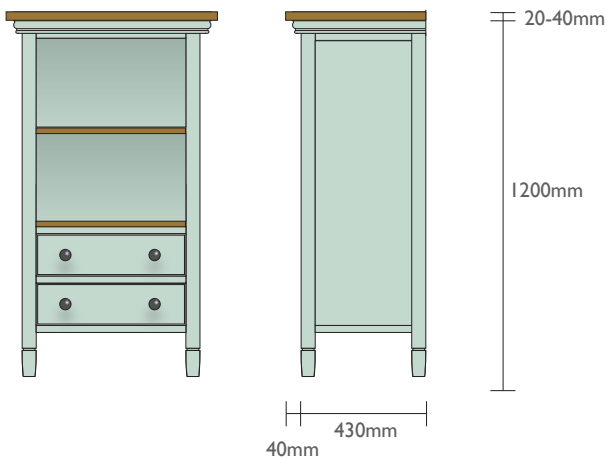

Dimensions

All our furniture is handmade to order. We can therefore adjust the size of any item (no surcharge will apply for custom sizes). Please let us know at the time of ordering so that we can confirm the dimensions to you in our Confirmation of Order.

unfitted

kitchens
bedrooms
bathrooms
dining room
lounges
study
work
occasional

Washstands

Demi-Linen Cupboards

Linen Cupboards